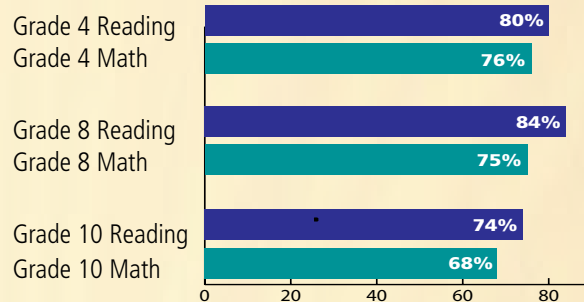

STUDENT PERFORMANCE

Wisconsin Knowledge and Concepts Examination Test Results – 2007-2008

Percentage of Students Scoring Proficient or Advanced: